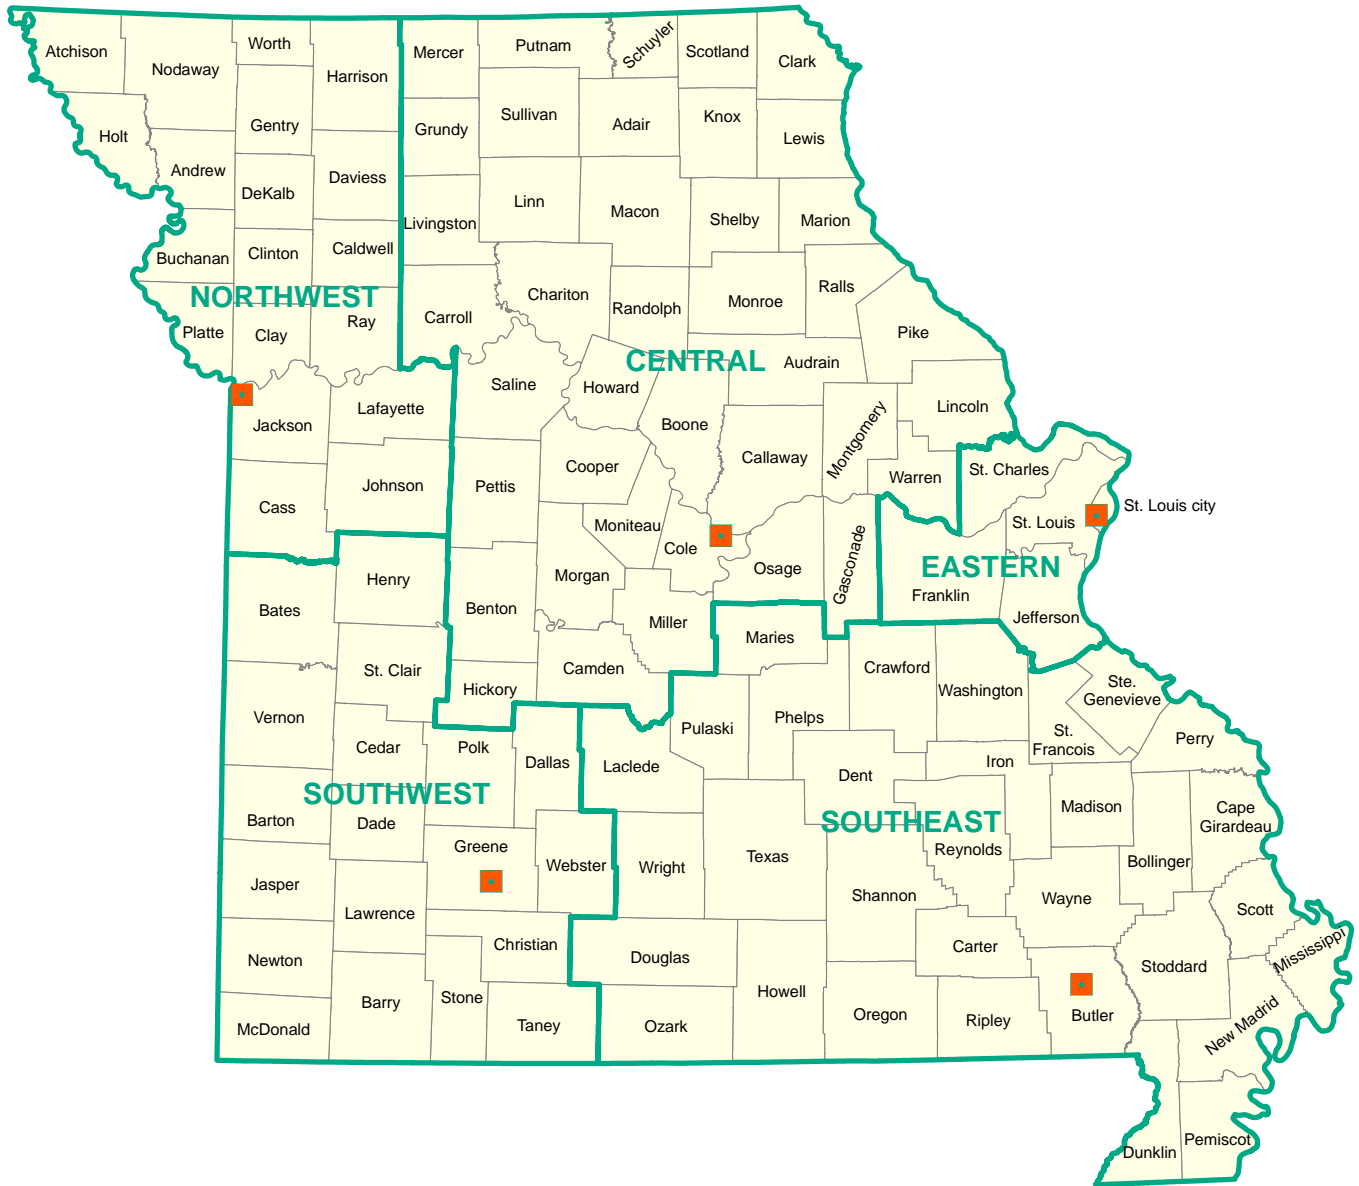

MISSOURI DEPARTMENT OF MENTAL HEALTH
DIVISION OF ALCOHOL AND DRUG ABUSE

TOBACCO RETAIL SALES LAW COMPLIANCE
MONITORING DISTRICTS

LEGEND

- Tobacco Sales Monitors
- Tobacco Monitoring Districts
- Counties