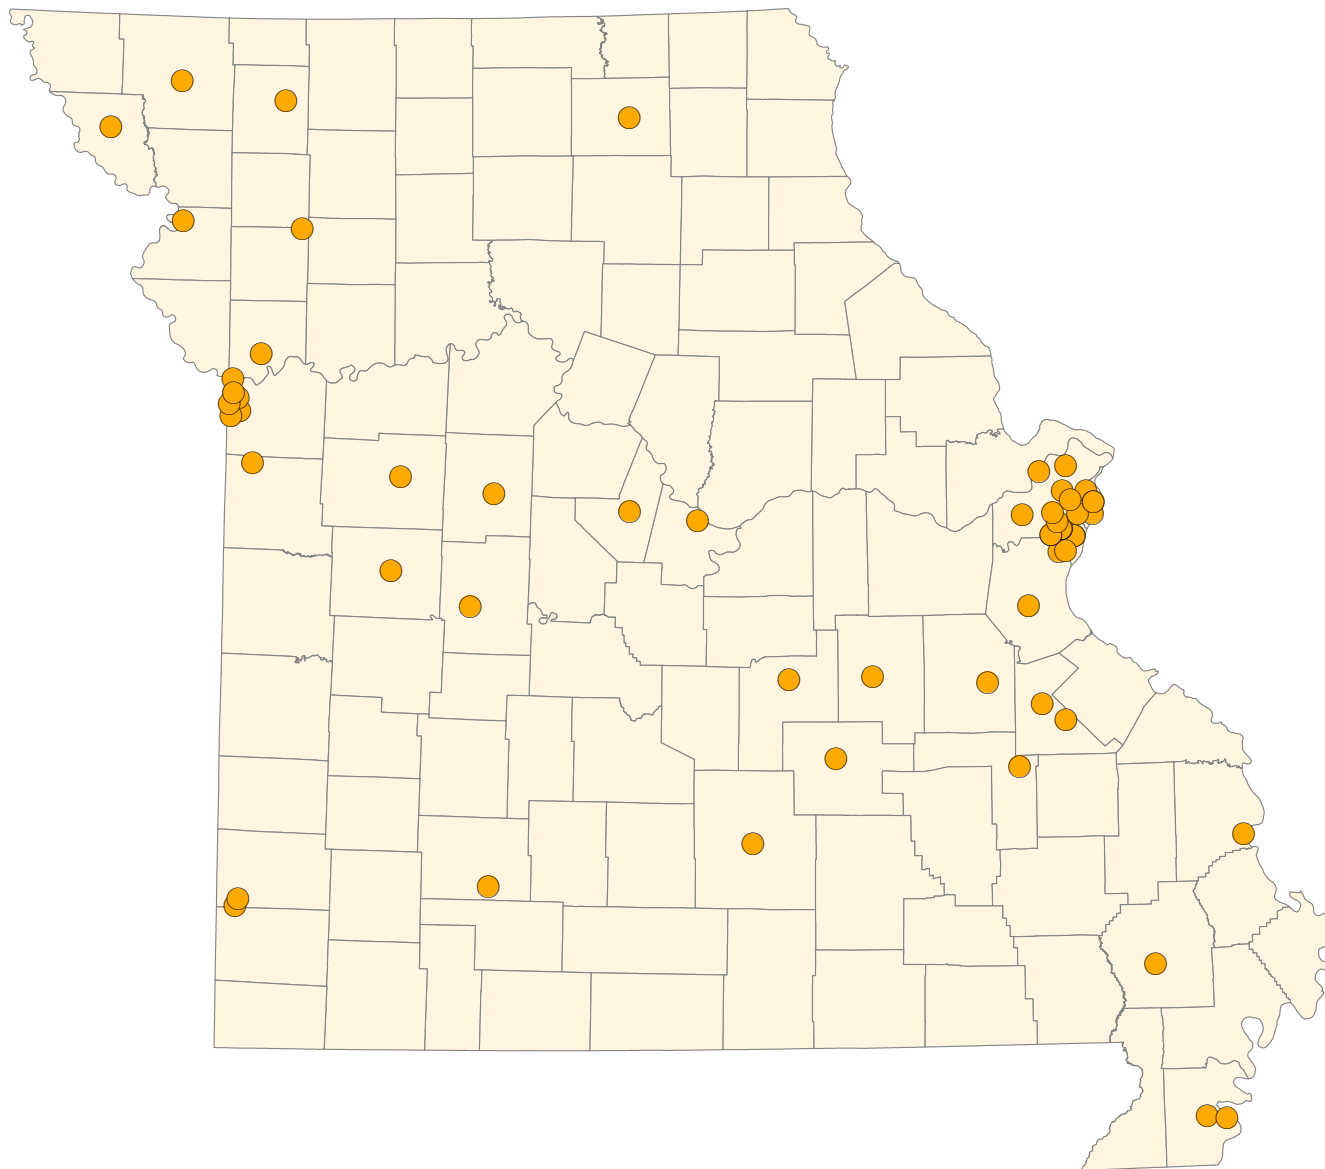

MISSOURI DEPARTMENT OF MENTAL HEALTH
DIVISION OF ALCOHOL AND DRUG ABUSE

COMPULSIVE GAMBLING

TREATMENT PROGRAM LOCATIONS

LEGEND

-  Compulsive Gambling
-  Counties