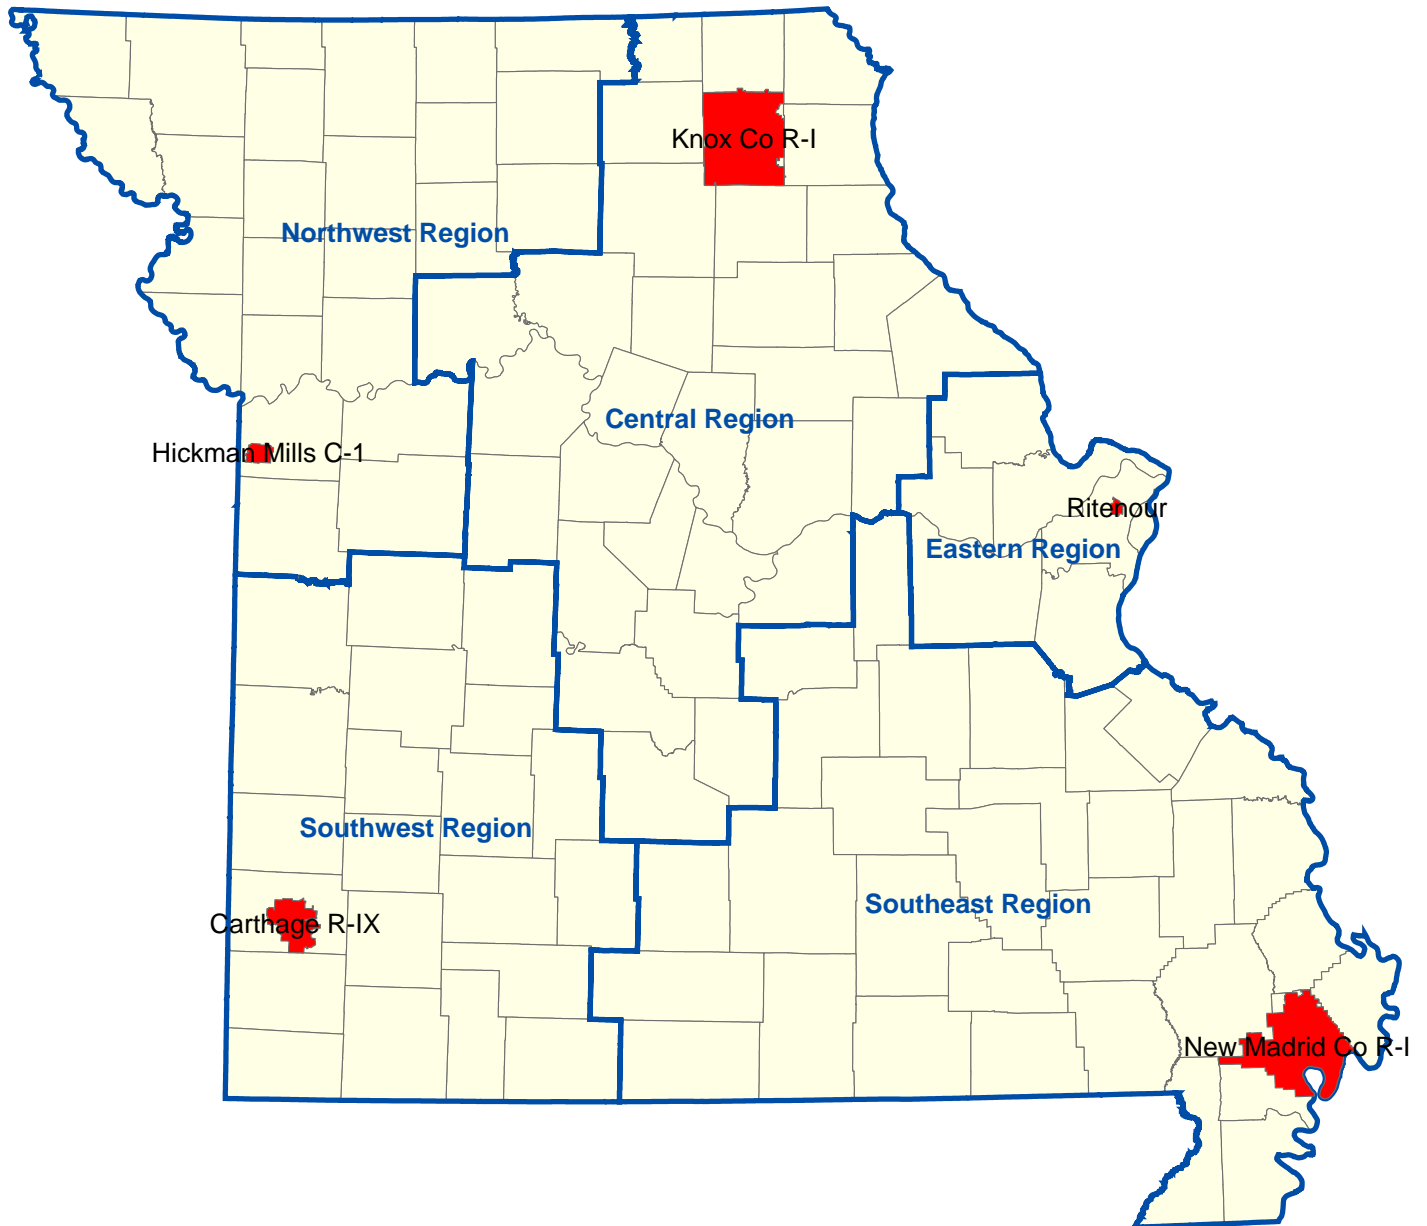

MISSOURI DEPARTMENT OF MENTAL HEALTH
DIVISION OF ALCOHOL AND DRUG ABUSE

SCHOOL-BASED PREVENTION & INTERVENTION INITIATIVE

PROJECT AREAS

LEGEND

-  SPIRIT School Districts
-  ADA Region Boundaries
-  Counties