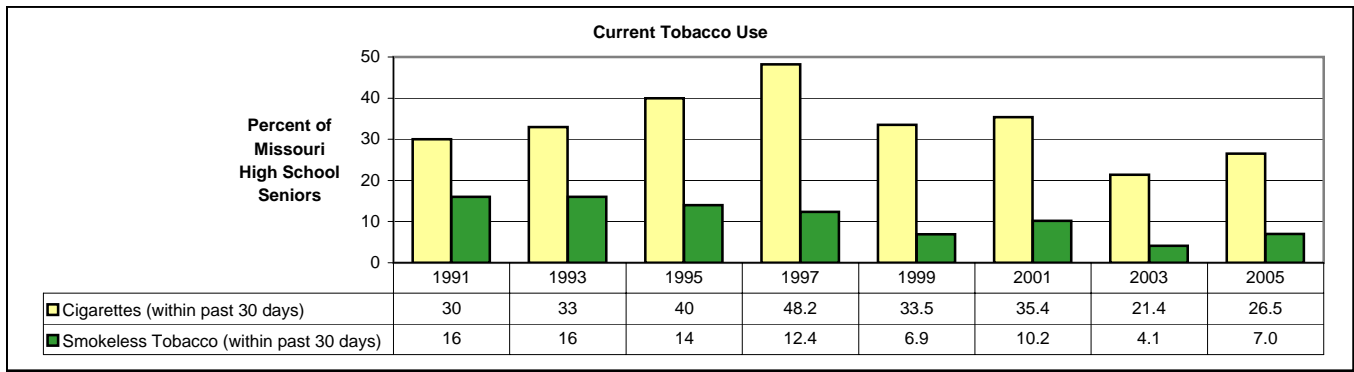

Figure 9: Trends in Current Tobacco Use Among Missouri High School Seniors, 1991-2005

Figure 10: Trends in Current Use of Marijuana by U.S. and Missouri High School Seniors, 1991-2006

Note: Missouri data is derived from the Missouri Youth Risk Behavior Survey conducted in odd-numbered years

Figure 11: Trends in Lifetime and Current Use of Marijuana Among Missouri High School Seniors, 1991-2005

Figure 12: Trends in Current Use of Cocaine by U.S. and Missouri High School Seniors, 1991-2006

Note: Missouri data is derived from the Missouri Youth Risk Behavior Survey conducted in odd-numbered years