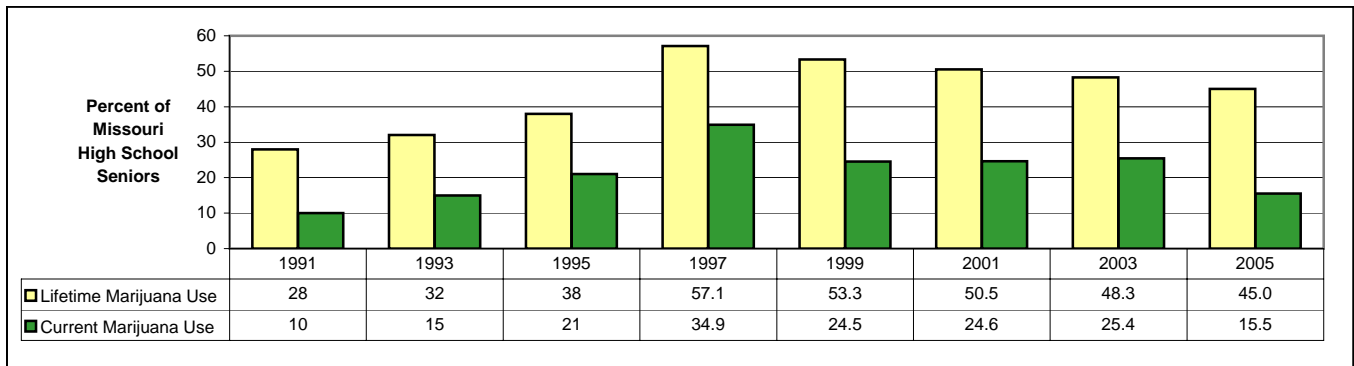

Figure 9: Trends in Current Tobacco Use Among Missouri High School Seniors, 1991-2005

Figure 10: Trends in Current Use of Marijuana by U.S. and Missouri High School Seniors, 1991-2006

Note: Missouri data is derived from the Missouri Youth Risk Behavior Survey conducted in odd-numbered years

Figure 11: Trends in Lifetime and Current Use of Marijuana Among Missouri High School Seniors, 1991-2005

Figure 12: Trends in Current Use of Cocaine by U.S. and Missouri High School Seniors, 1991-2006

Note: Missouri data is derived from the Missouri Youth Risk Behavior Survey conducted in odd-numbered years