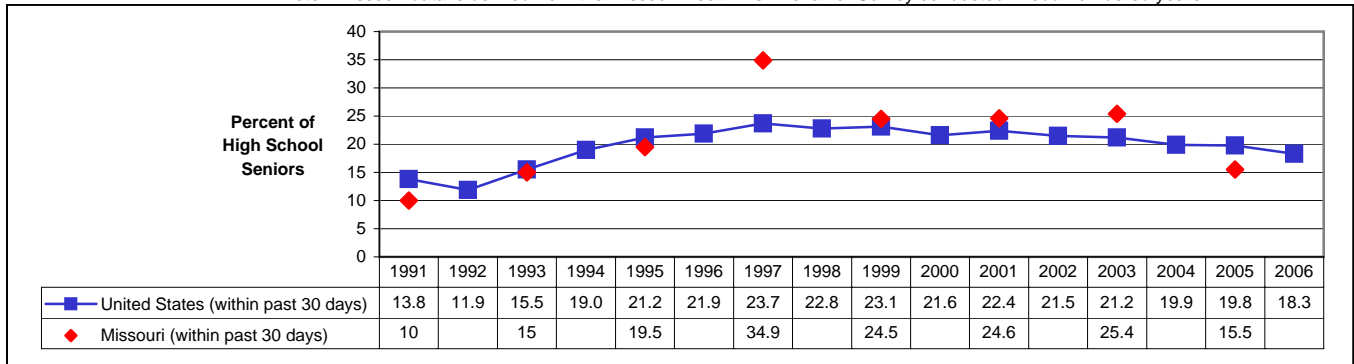

Figure 9: Trends in Current Tobacco Use Among Missouri High School Seniors, 1991-2005

Figure 10: Trends in Current Use of Marijuana by U.S. and Missouri High School Seniors, 1991-2006

Note: Missouri data is derived from the Missouri Youth Risk Behavior Survey conducted in odd-numbered years

Figure 11: Trends in Lifetime and Current Use of Marijuana Among Missouri High School Seniors, 1991-2005

Figure 12: Trends in Current Use of Cocaine by U.S. and Missouri High School Seniors, 1991-2006

Note: Missouri data is derived from the Missouri Youth Risk Behavior Survey conducted in odd-numbered years