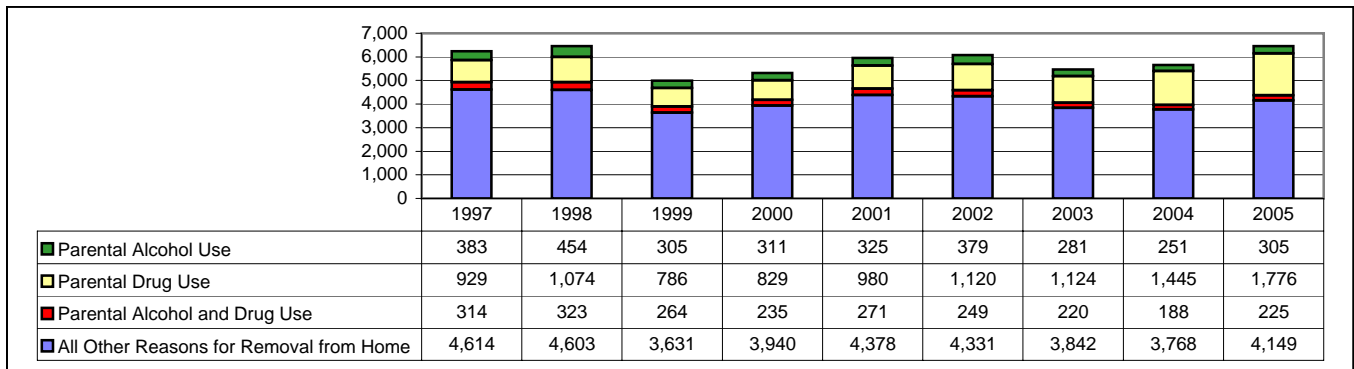

Figure 17: Juvenile Court Out-of-Home Placements of Children, and Reasons for Removal from Home, 1997-2005

Figure 18: Trend in Missouri Public School Dropout Rate, 1995-2006

Figure 19: Trends in Missouri Juvenile Court Referrals for Adolescent Alcohol and Drug Offenses, 1995-2005

Figure 20: Trend in Missouri Juvenile Court Referrals for Violent Offenses, 1995-2005